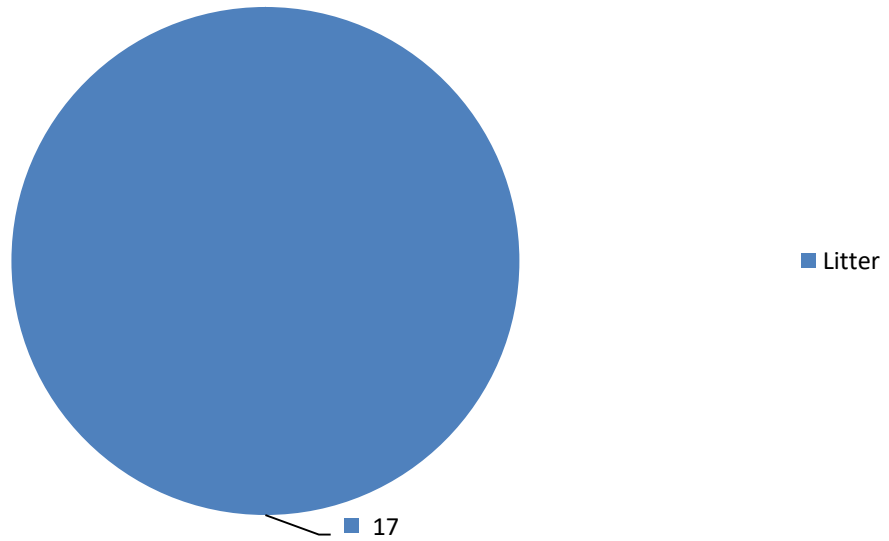

Appendix 1 Fixed Penalty Notice Geographical Breakdown

Total Number of Fixed Penalties Issued

Fixed Penalty Outcomes

Number of FPN's Served by Gender

Number of FPN's Served-Age Group

Brynmawr

Ebbw Vale

Llanhilleth