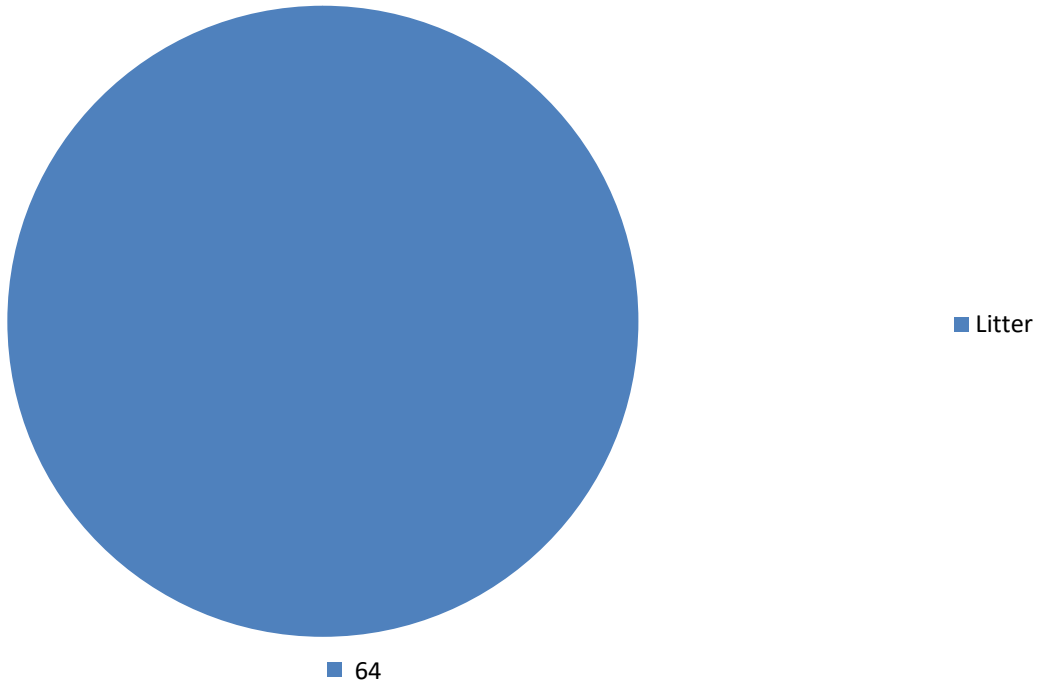

Appendix 1 Fixed Penalty Notice Geographical Breakdown

Total Number of Fixed Penalties Issued

Fixed Penalty Outcomes

Number of FPN's Served by Gender

Number of FPN's Served-Age Group

Brynmawr

Ebbw Vale

Llanhilleth