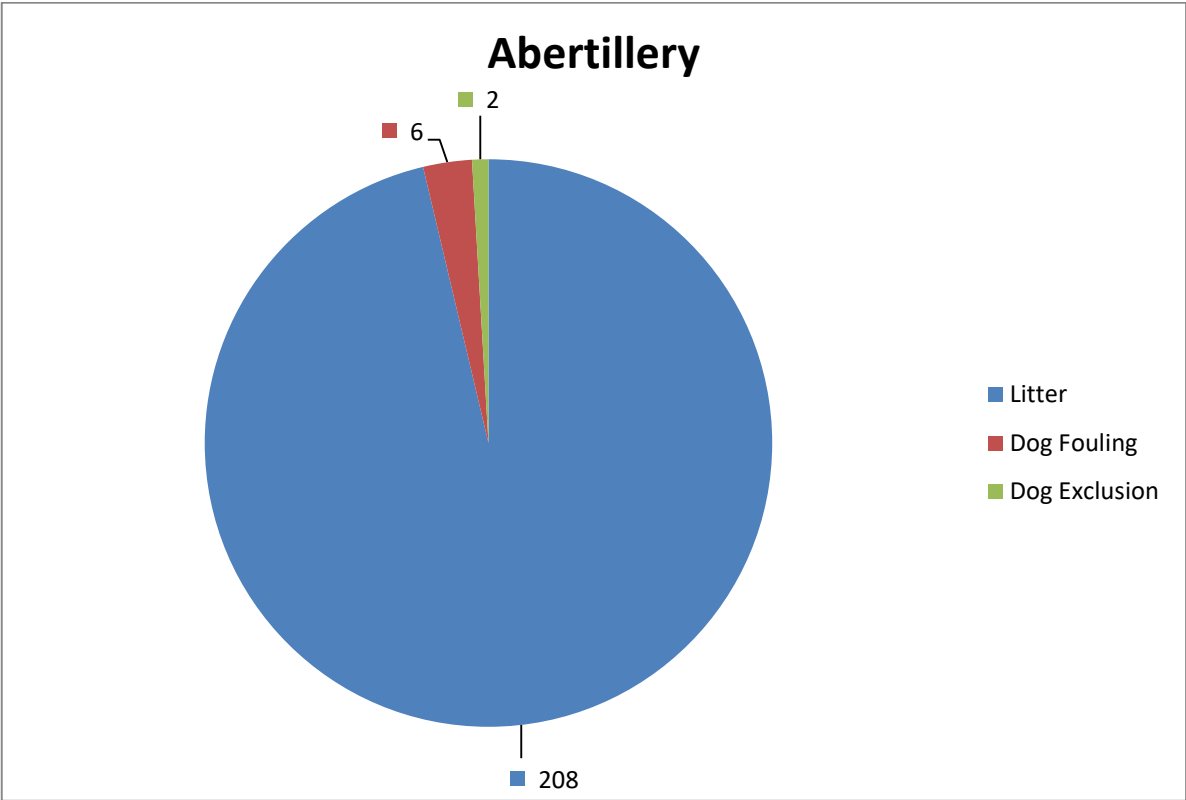

Appendix 1 Fixed Penalty Notice Geographical Breakdown

Total Number of Fixed Penalties Issued

Fixed Penalty Outcomes

Number of FPN's Served by Gender

Number of FPN's Served-Age Group

Brynmawr

Ebbw Vale

Llanhilleth

Nantyglo

Tredegar