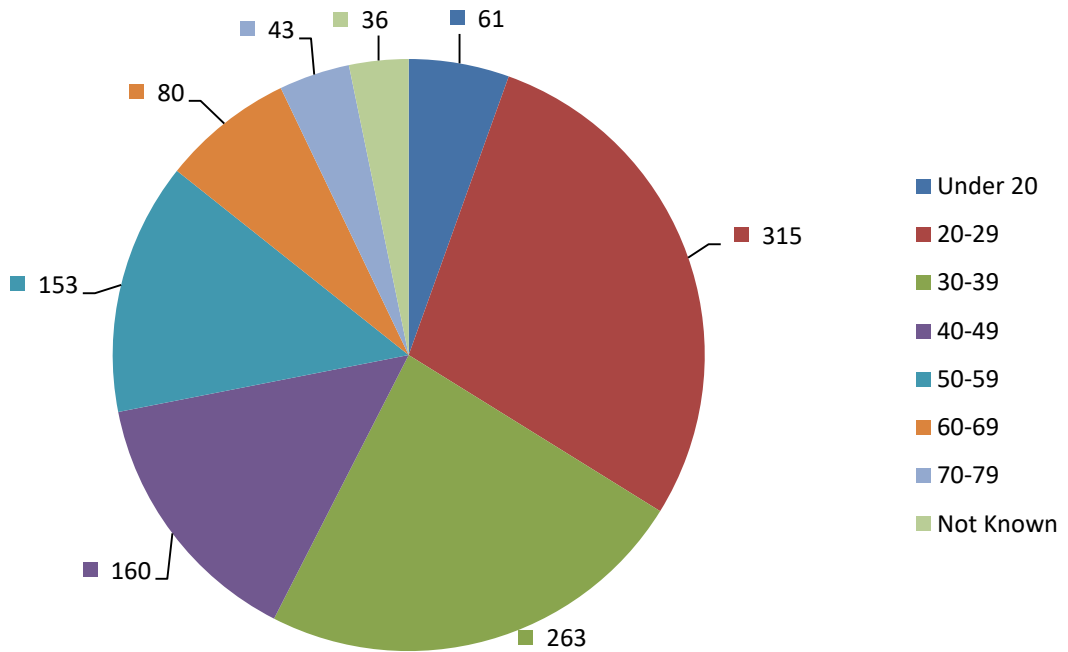

Appendix 1 Fixed Penalty Notice Geographical Breakdown

Total Number of Fixed Penalties Issued

Fixed Penalty Outcomes

Number of FPN's Served by Gender

Number of FPN's Served-Age Group

Brynmawr

Ebbw Vale

Llanhilleth