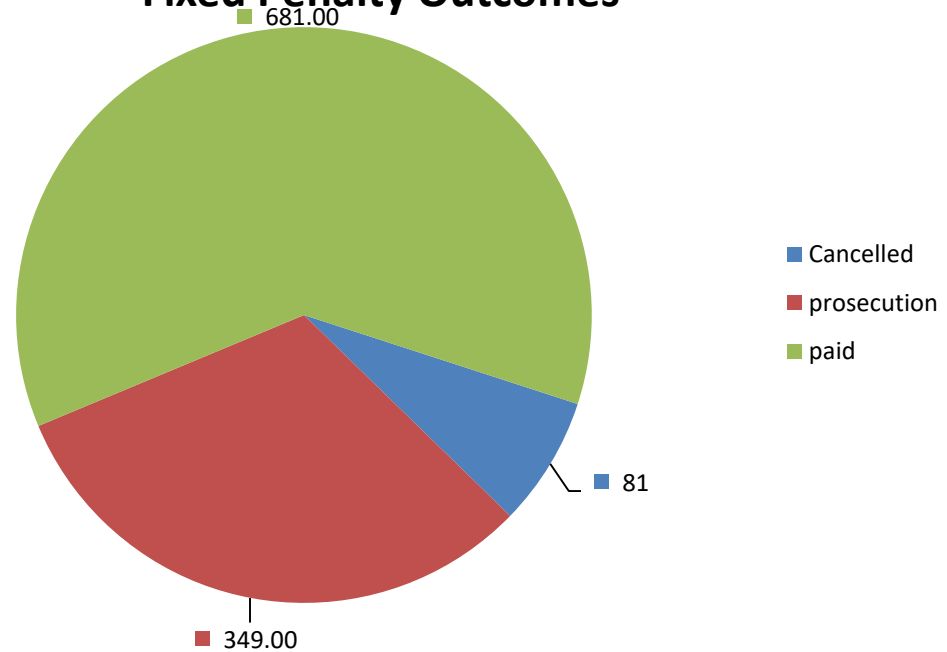

Appendix 1 Fixed Penalty Notice Geographical Breakdown

Total Number of Fixed Penalties Issued

Fixed Penalty Outcomes

Number of FPN's Served by Gender

Number of FPN's Served-Age Group

Brynmawr

Ebbw Vale

Llanhilleth