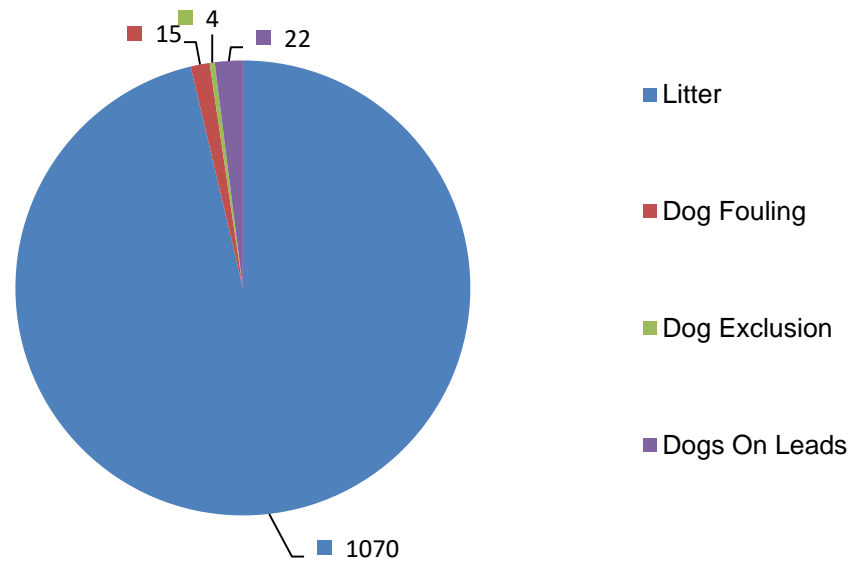

Appendix 1 Fixed Penalty Notice Geographical Breakdown

Total Number of Fixed Penalties Issued

Fixed Penalty Outcomes

Number of FPN's Served by Gender

Number of FPN's Served-Age Group

Brynmawr

Ebbw Vale

Llanhilleth