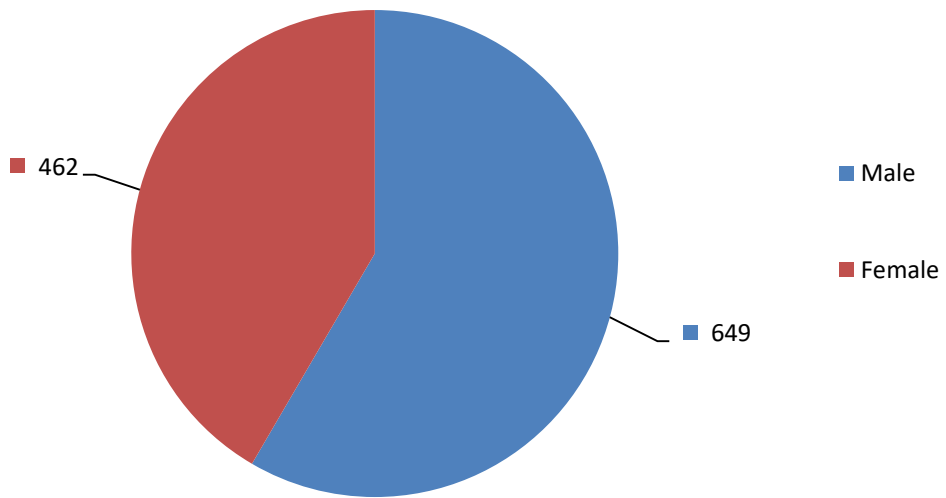

Appendix 1 Fixed Penalty Notice Geographical Breakdown

Total Number of Fixed Penalties Issued

Fixed Penalty Outcomes

Number of FPN's Served by Gender

Number of FPN's Served-Age Group

Brynmawr

Ebbw Vale

Llanhilleth