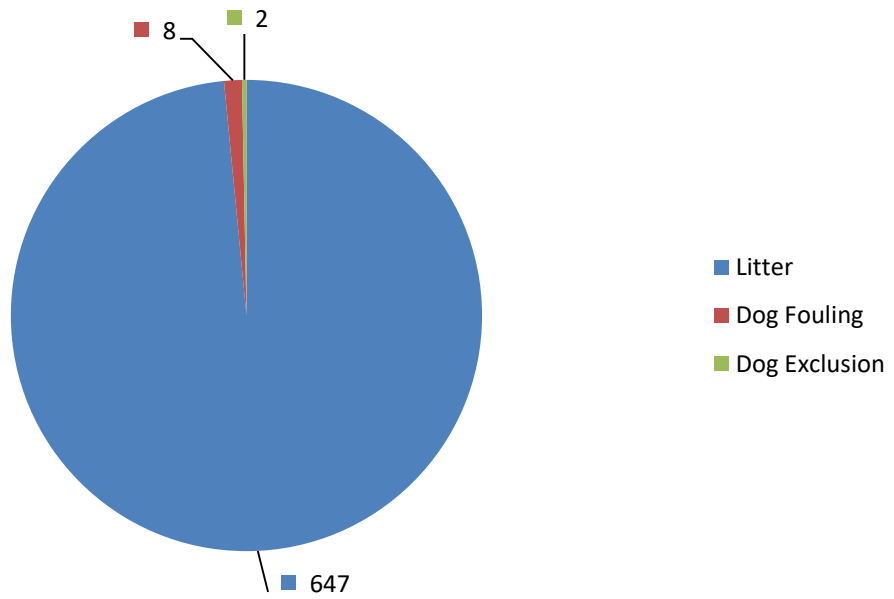

Appendix 1 Fixed Penalty Notice Geographical Breakdown

Total Number of Fixed Penalties Issued

Fixed Penalty Outcomes

Number of FPN's Served by Gender

Number of FPN's Served-Age Group

Brynmawr

Ebbw Vale

Llanhilleth