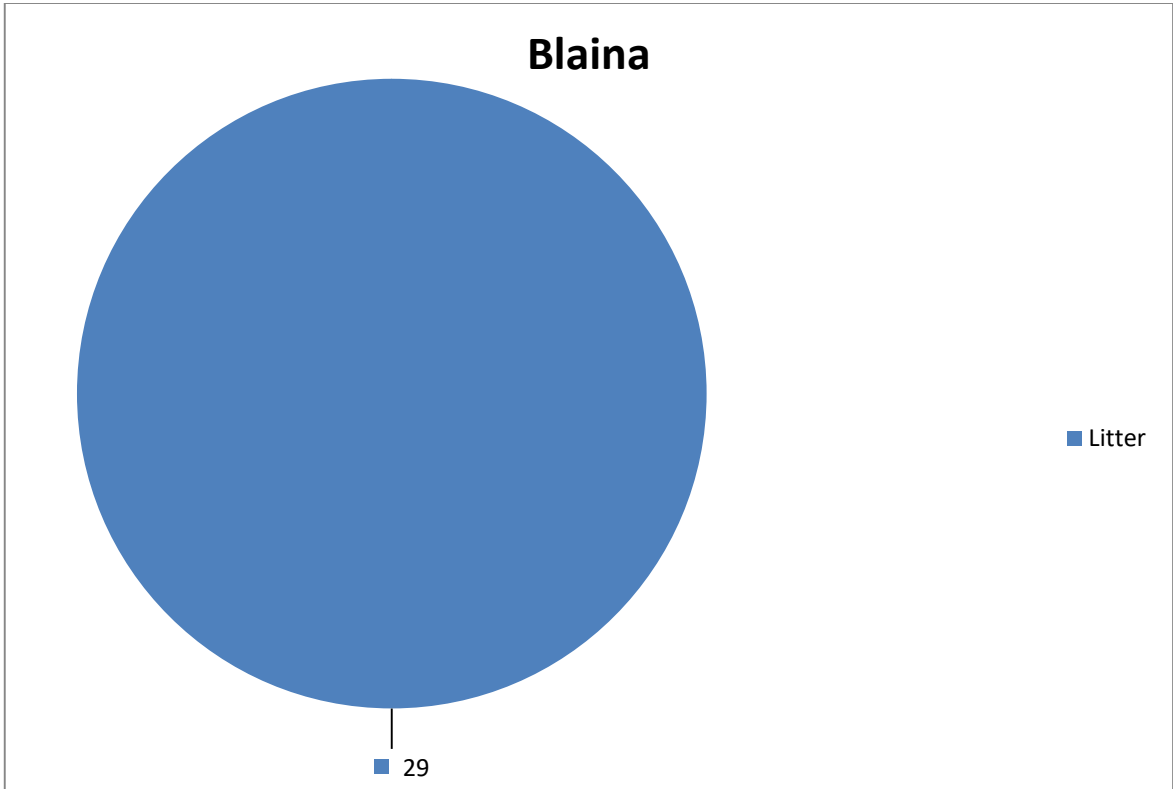

Appendix 1 Fixed Penalty Notice Geographical Breakdown

Total Number of Fixed Penalties Issued

Fixed Penalty Outcomes

Number of FPN's Served by Gender

Number of FPN's Served-Age Group

Brynmawr

Ebbw Vale

Llanhilleth

Nantyglo

Tredegar